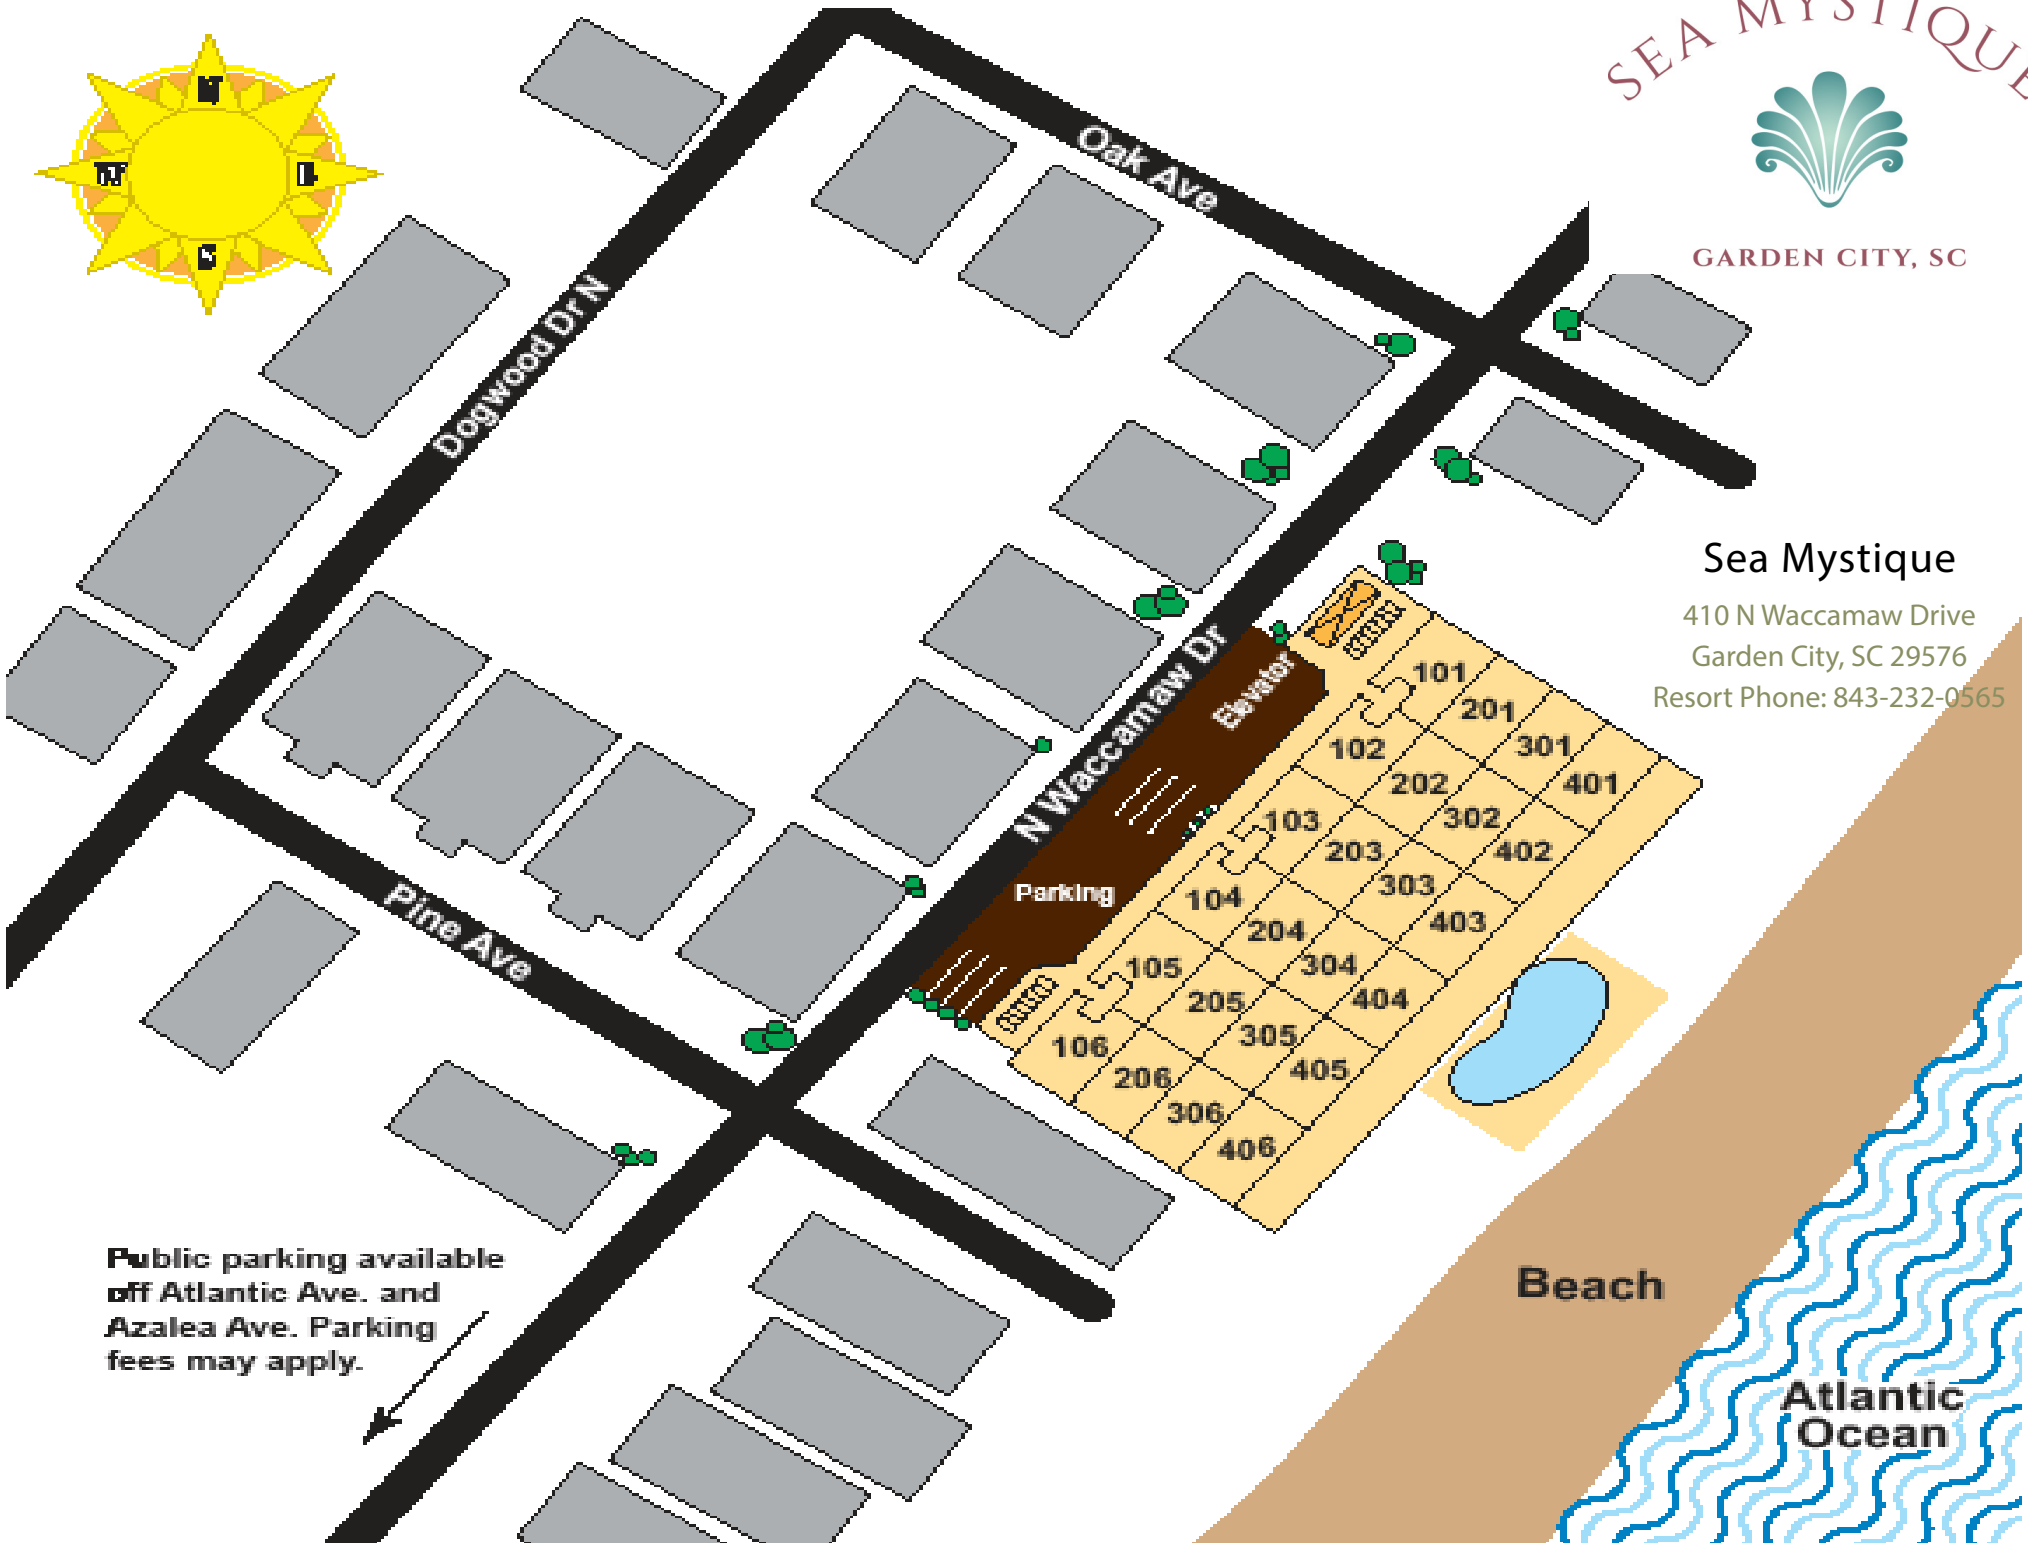

SEA MYSTIQUE

GARDEN CITY, SC

### Sea Mystique

410 N Waccamaw Drive

Garden City, SC 29576

Resort Phone: 843-232-0565

Public parking available  
off Atlantic Ave. and  
Azalea Ave. Parking  
fees may apply.