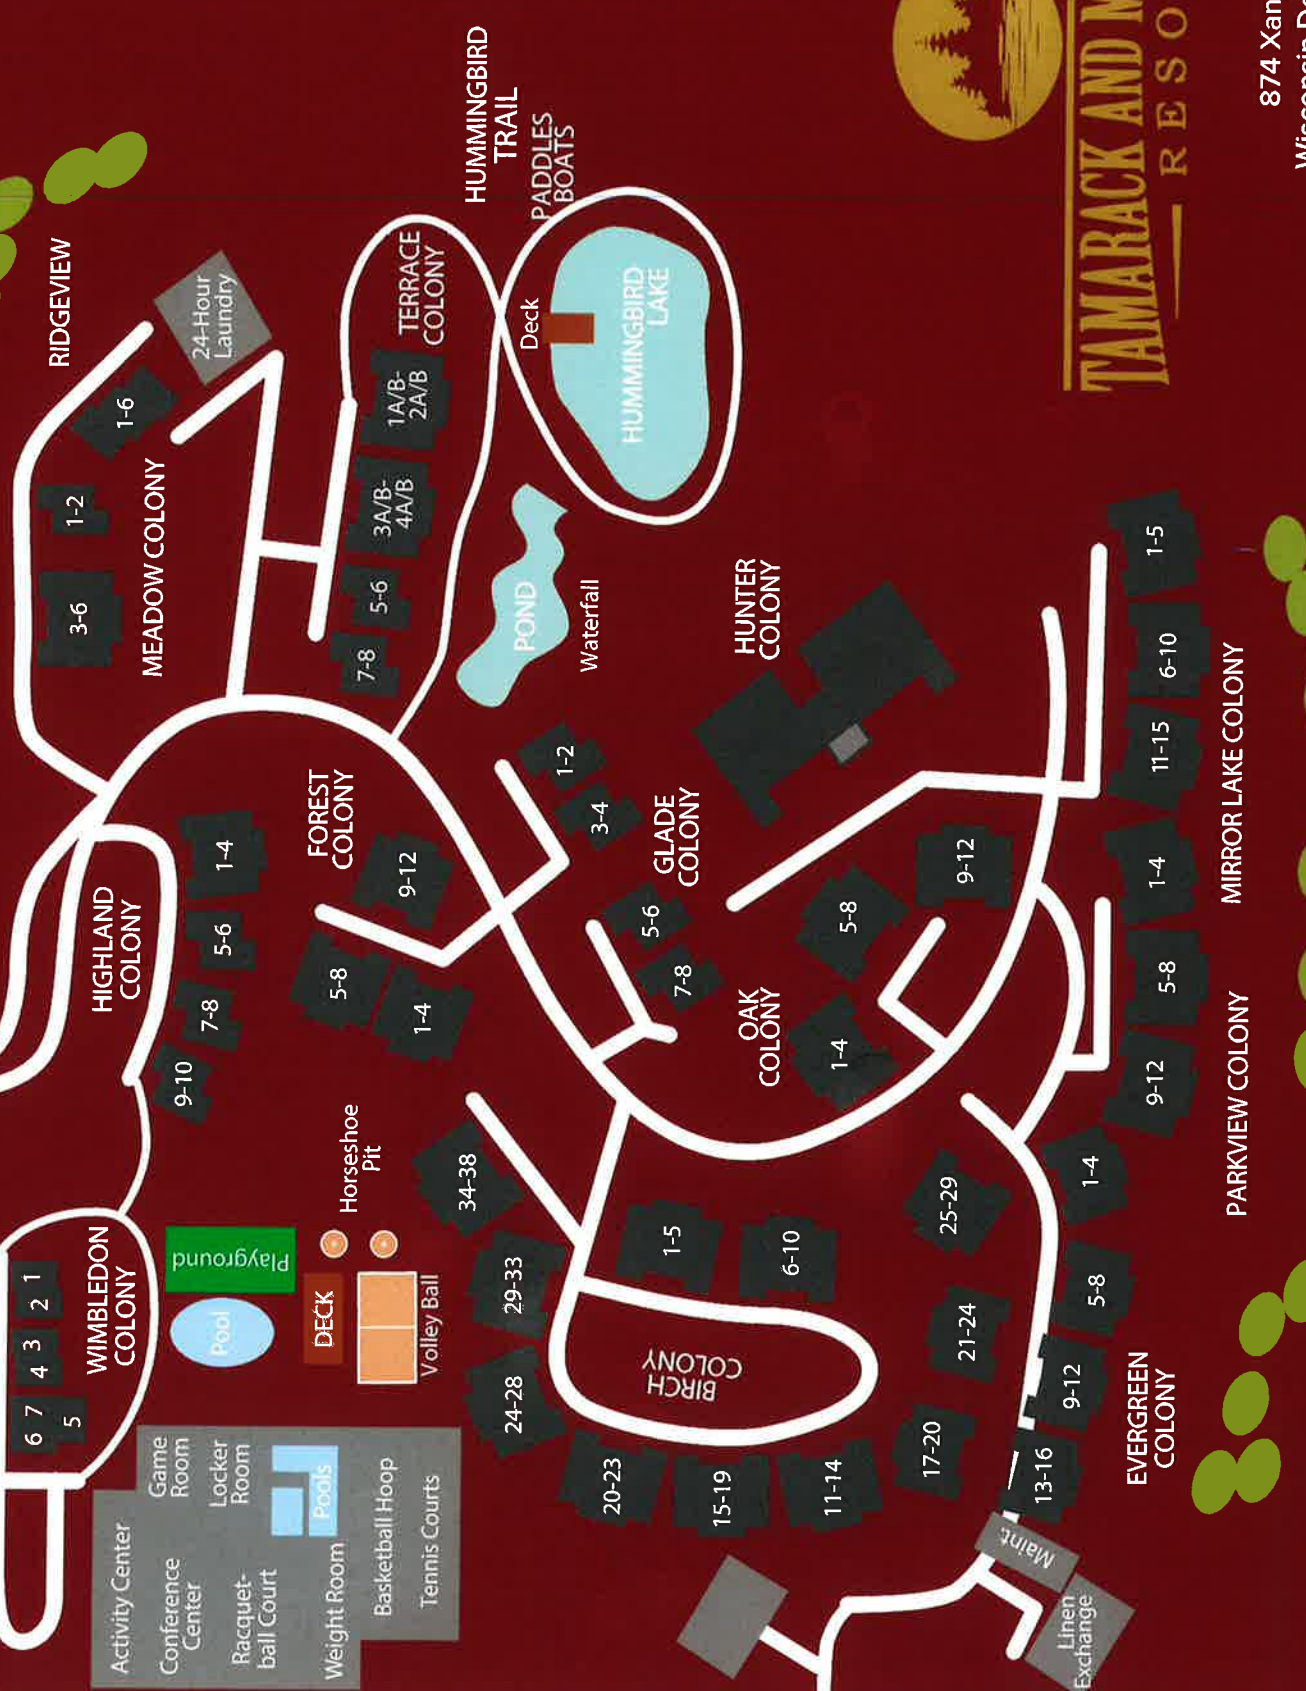

XANADU RD.

MAIN ENTRANCE

FRONT DESK

*CHECK-IN ENTRANCE

TO LAKE DELTON

HIGHWAY 23

TO REEDSBURG

TAMARACK AND MIRROR LAKE RESORT