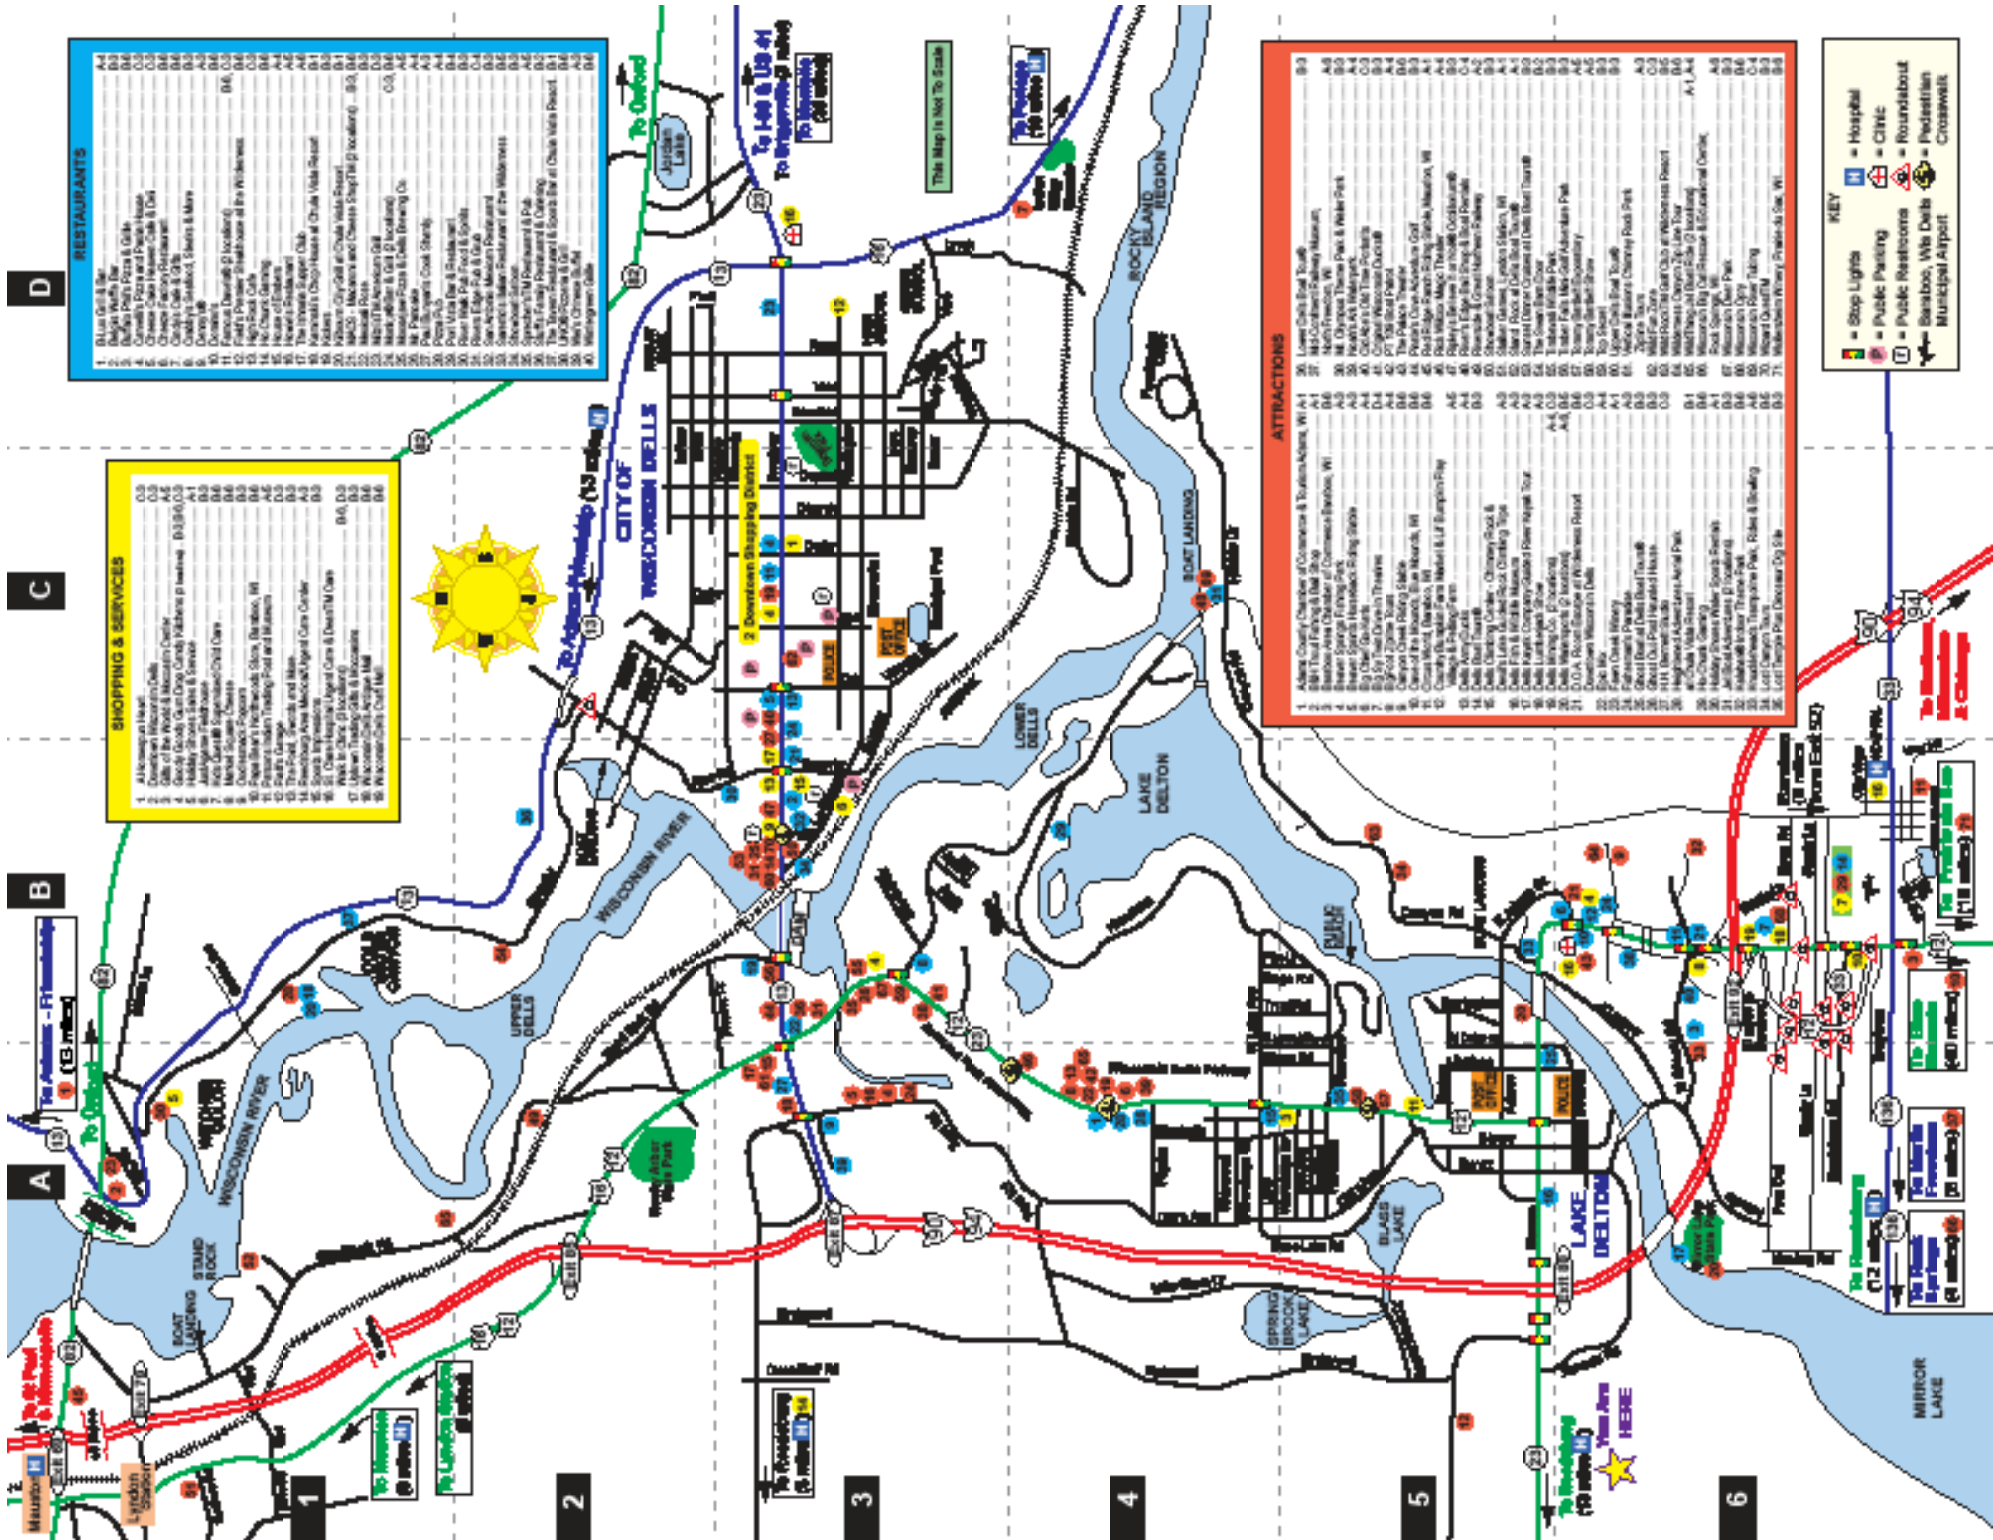

1. ### SHOPPING & SERVICES
2. 1 American Heart
   - 2 C&C
   - 3 One of the Wood & McClain Cakes
   - 4 Grand Grubz (Kondy Cundy's) Vendors in place
   - 5 Arroyo's Antiques
   - 6 Mental Solutions
   - 7 Debra's Day's
   - 8 Paper Store
   - 9 Paper Store
   - 10 Paper Store
   - 11 Paper Store
   - 12 Paper Store
   - 13 Paper Store
   - 14 Paper Store
   - 15 Paper Store
   - 16 Paper Store
   - 17 Paper Store
   - 18 Paper Store
   - 19 Paper Store
   - 20 Paper Store

1. ### RESTAURANTS
2. 1 Blue Grill & Bar
   - 2 Blue Grill & Bar
   - 3 Blue Grill & Bar
   - 4 Blue Grill & Bar
   - 5 Blue Grill & Bar
   - 6 Blue Grill & Bar
   - 7 Blue Grill & Bar
   - 8 Blue Grill & Bar
   - 9 Blue Grill & Bar
   - 10 Blue Grill & Bar
   - 11 Blue Grill & Bar
   - 12 Blue Grill & Bar
   - 13 Blue Grill & Bar
   - 14 Blue Grill & Bar
   - 15 Blue Grill & Bar
   - 16 Blue Grill & Bar
   - 17 Blue Grill & Bar
   - 18 Blue Grill & Bar
   - 19 Blue Grill & Bar
   - 20 Blue Grill & Bar
   - 21 Blue Grill & Bar
   - 22 Blue Grill & Bar
   - 23 Blue Grill & Bar
   - 24 Blue Grill & Bar
   - 25 Blue Grill & Bar
   - 26 Blue Grill & Bar
   - 27 Blue Grill & Bar
   - 28 Blue Grill & Bar
   - 29 Blue Grill & Bar
   - 30 Blue Grill & Bar
   - 31 Blue Grill & Bar
   - 32 Blue Grill & Bar
   - 33 Blue Grill & Bar
   - 34 Blue Grill & Bar
   - 35 Blue Grill & Bar
   - 36 Blue Grill & Bar
   - 37 Blue Grill & Bar
   - 38 Blue Grill & Bar
   - 39 Blue Grill & Bar
   - 40 Blue Grill & Bar

1. ### ATTRACTIONS
2. 1 Altona County Fairgrounds
   - 2 Altona County Fairgrounds
   - 3 Altona County Fairgrounds
   - 4 Altona County Fairgrounds
   - 5 Altona County Fairgrounds
   - 6 Altona County Fairgrounds
   - 7 Altona County Fairgrounds
   - 8 Altona County Fairgrounds
   - 9 Altona County Fairgrounds
   - 10 Altona County Fairgrounds
   - 11 Altona County Fairgrounds
   - 12 Altona County Fairgrounds
   - 13 Altona County Fairgrounds
   - 14 Altona County Fairgrounds
   - 15 Altona County Fairgrounds
   - 16 Altona County Fairgrounds
   - 17 Altona County Fairgrounds
   - 18 Altona County Fairgrounds
   - 19 Altona County Fairgrounds
   - 20 Altona County Fairgrounds
   - 21 Altona County Fairgrounds
   - 22 Altona County Fairgrounds
   - 23 Altona County Fairgrounds
   - 24 Altona County Fairgrounds
   - 25 Altona County Fairgrounds
   - 26 Altona County Fairgrounds
   - 27 Altona County Fairgrounds
   - 28 Altona County Fairgrounds
   - 29 Altona County Fairgrounds
   - 30 Altona County Fairgrounds
   - 31 Altona County Fairgrounds
   - 32 Altona County Fairgrounds
   - 33 Altona County Fairgrounds
   - 34 Altona County Fairgrounds
   - 35 Altona County Fairgrounds
   - 36 Altona County Fairgrounds
   - 37 Altona County Fairgrounds
   - 38 Altona County Fairgrounds
   - 39 Altona County Fairgrounds
   - 40 Altona County Fairgrounds

1. ### KEY
2. Stop Lights
   - Public Parking
   - Public Restrooms
   - Hospital
   - Clinic
   - Roundabout
   - Seawall, Wa Delta
   - Pedestrian
   - Municipal Airport
   - Crosswalk