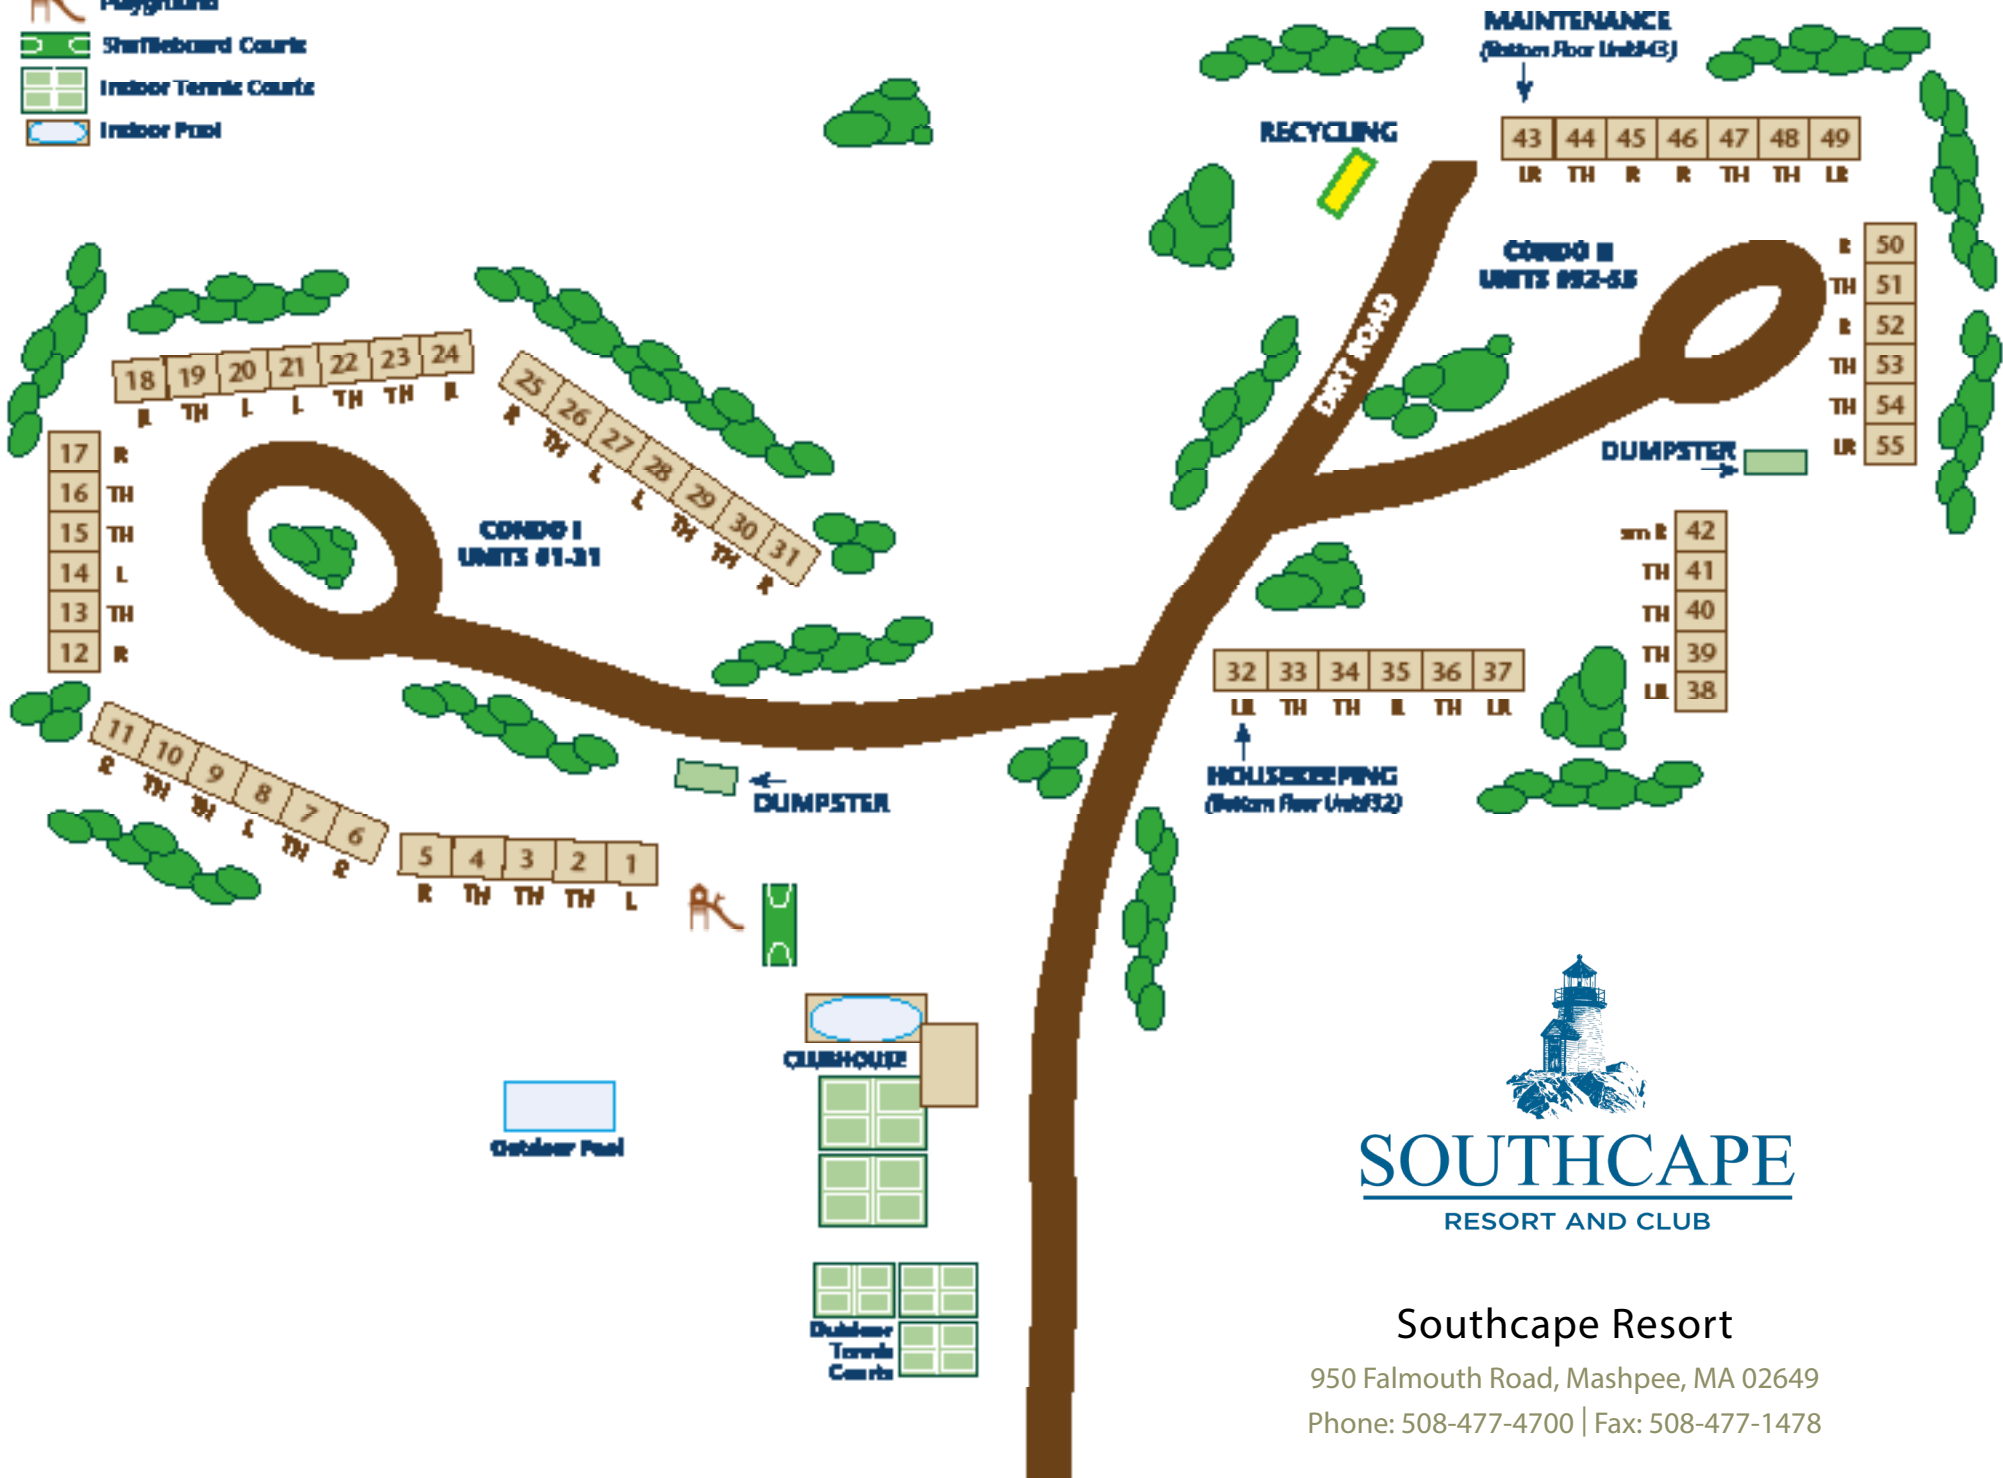

### Southcape Resort

950 Falmouth Road, Mashpee, MA 02649  
 Phone: 508-477-4700 | Fax: 508-477-1478